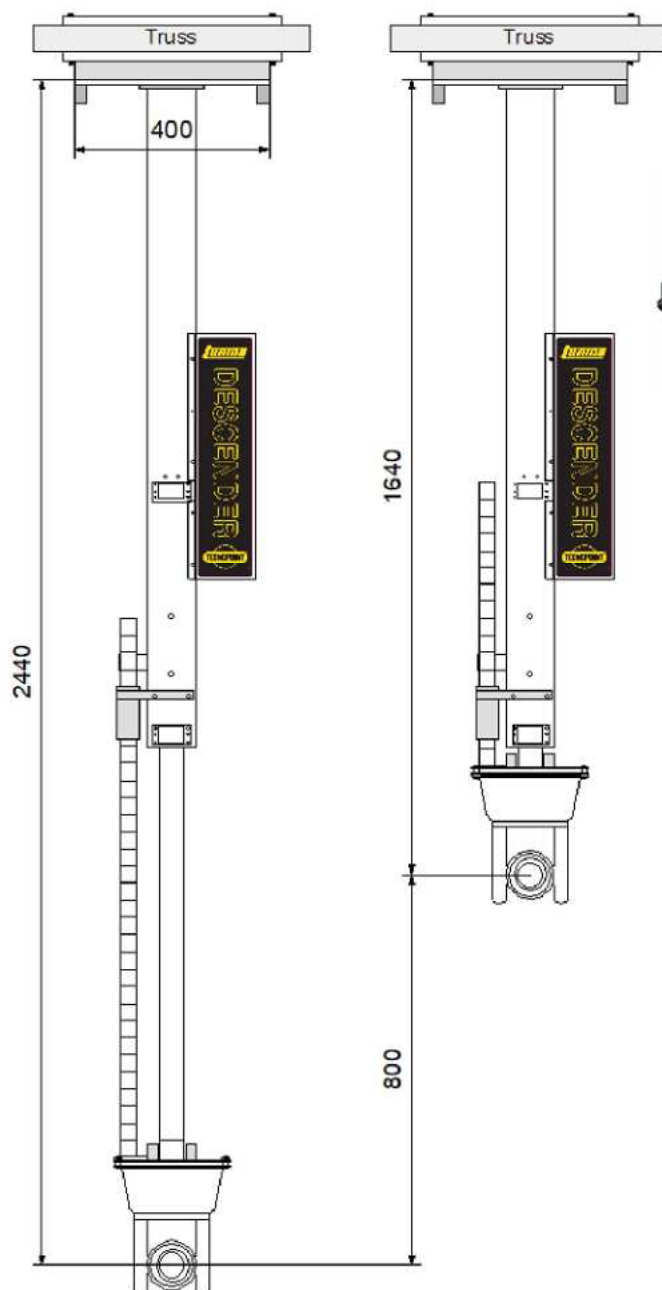

## Descender 80

Build your cost effective studio with broadcast quality movements.  
Vertical telescopic column system for PTZ, mounted on ceiling or trusses.

Weight: **40Kg**  
Column stroke: **800mm**  
Length: **400mm**  
Width: **400mm**  
Max height: **2440mm**  
Min height: **1640mm**  
Max speed: **10cm/s**  
Maximum power: **0,15Kw**  
P/S Input: **100-240Vac**  
Operating voltage: **24Vdc**  
Payload: **5Kg**

Tuning Descender  
mount on a truss