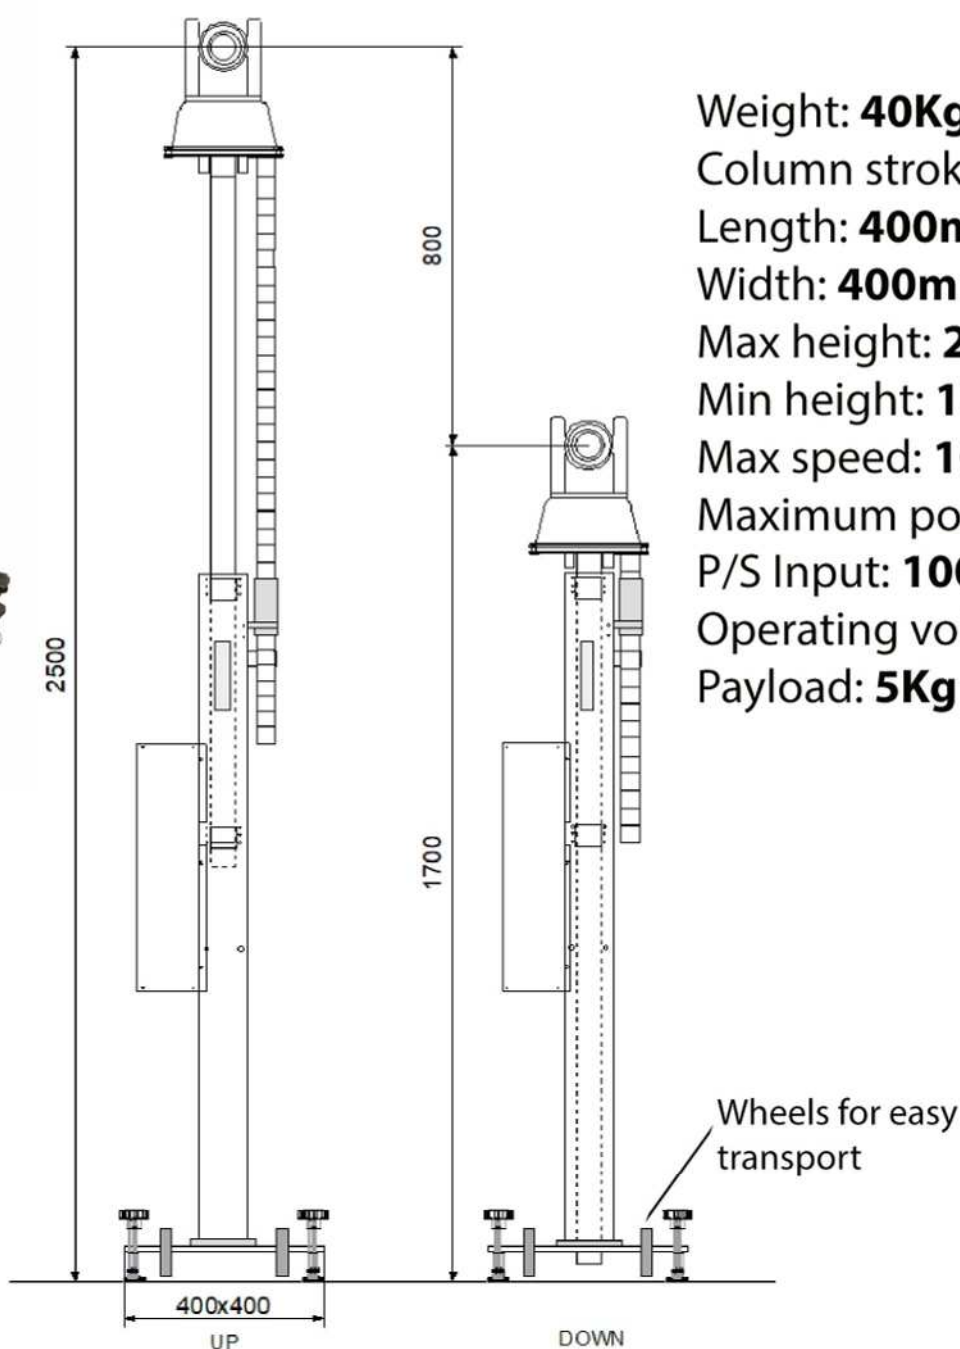

Totem 80

Vertical telescopic column system for PTZ.
Build your cost effective studio with broadcast
quality movements.

Weight: **40Kg**
Column stroke: **800mm**
Length: **400mm**
Width: **400mm**
Max height: **2500mm**
Min height: **1700mm**
Max speed: **10cm/s**
Maximum power: **0,15Kw**
P/S Input: **100-240Vac**
Operating voltage: **24Vdc**
Payload: **5Kg**

TecnoPoint reserves the right to make technical and dimensional changes to the presented products without prior notice.

LUMING

Totem 80

TecnoPoint reserves the right to make technical and dimensional changes to the presented products without prior notice.