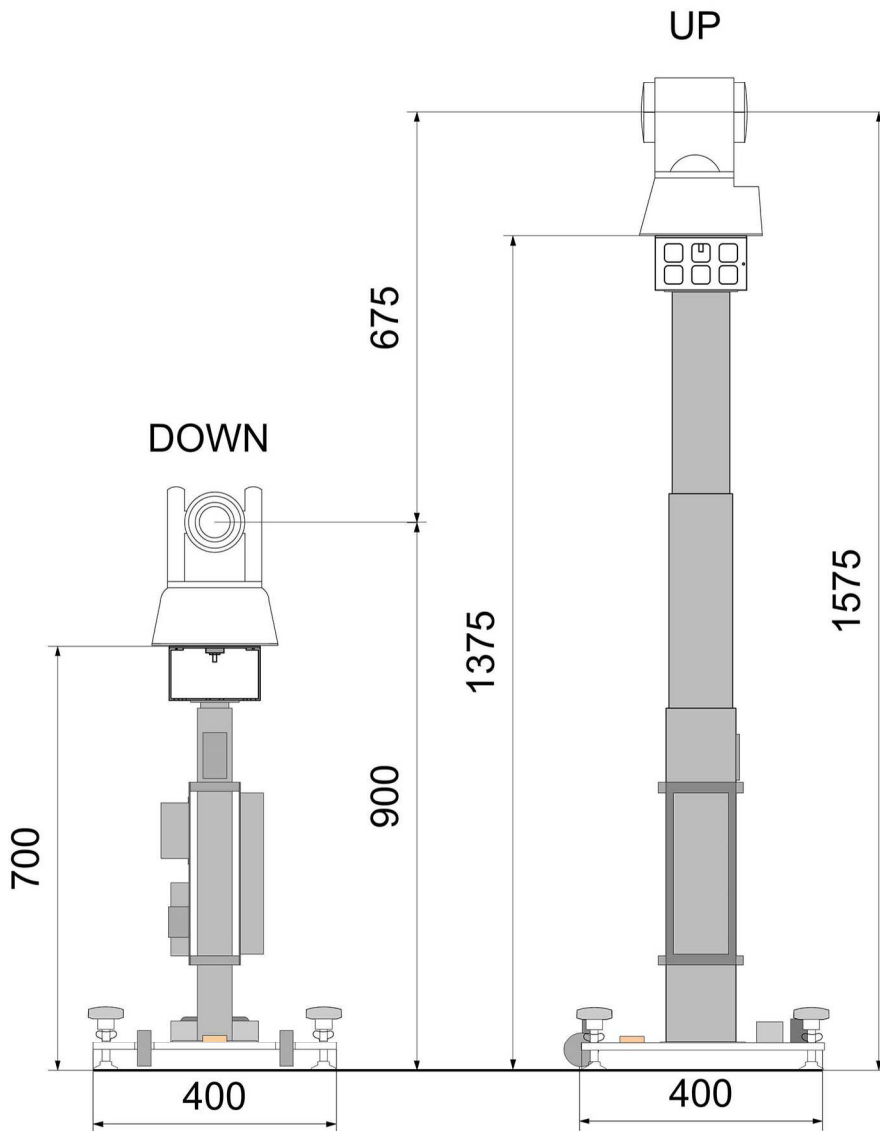

STARTER

SIMPLIO

A new family of cost effective products is born

Light and
easy to
move

Weight: **33kg**
Column stroke: **675mm**
Length: **400mm**
Width: **400mm**
Max height: **1575mm**
Min height: **900mm**
Payload: **15Kg**
Duty Cycle: **30%**

1/2

TecnoPoint reserves the right to make technical and dimensional changes to the presented products without prior notice.

STARTER

SIMPLIO

Possible extensions to add: