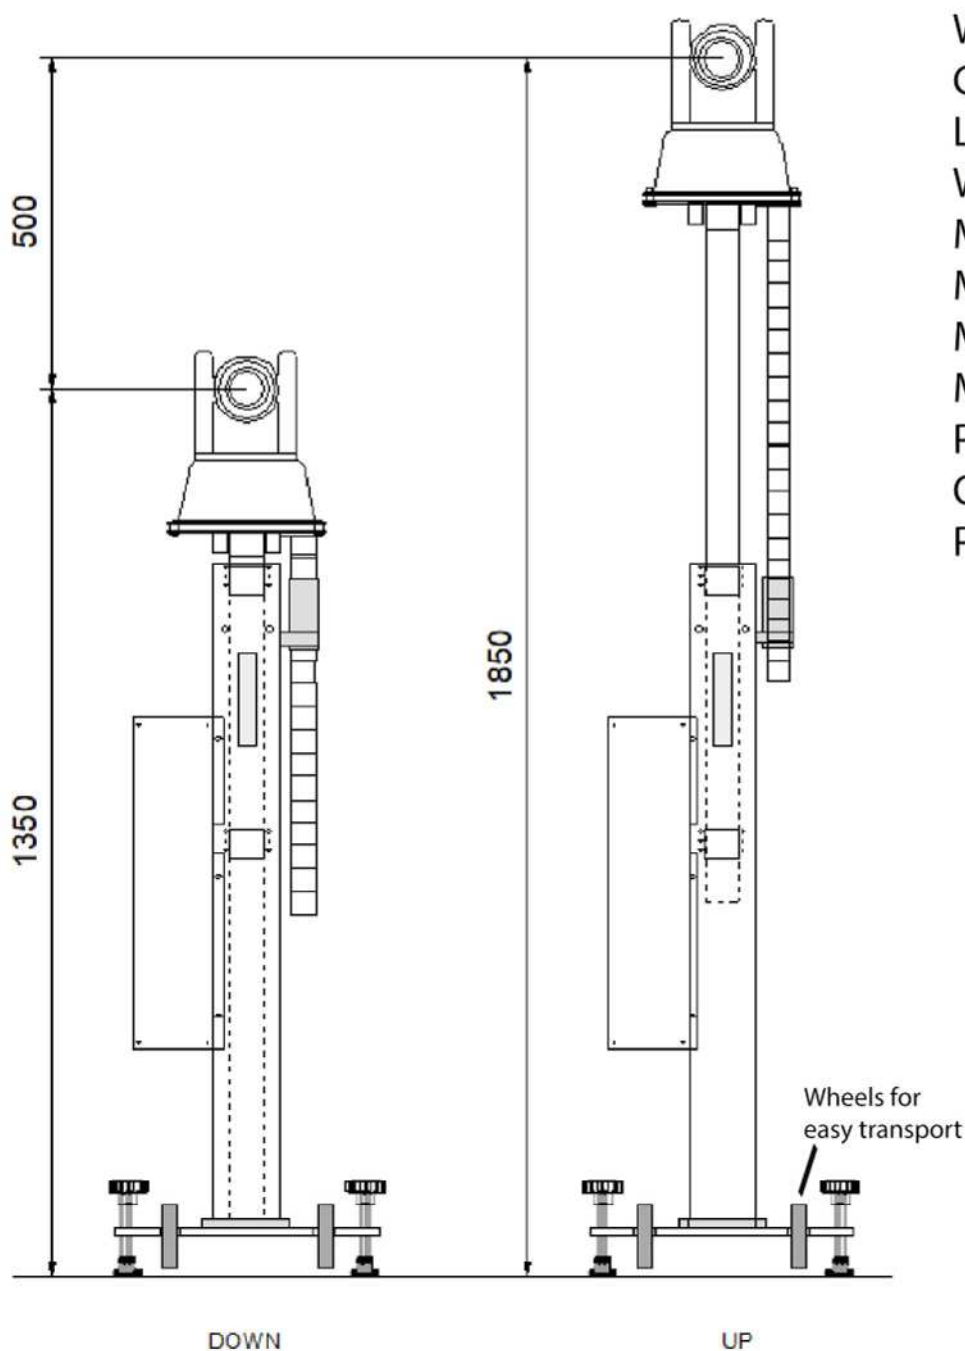

## Totem 50

Vertical telescopic column system for PTZ  
Build your cost effective studio with broadcast quality movements.

Weight: **35Kg**  
Column stroke: **500mm**  
Length: **400mm**  
Width: **400mm**  
Max height: **1850mm**  
Min height: **1350mm**  
Max speed: **10cm/s**  
Maximum power: **0,15Kw**  
P/S Input: **100-240Vac**  
Operating voltage: **24Vdc**  
Payload: **5Kg**