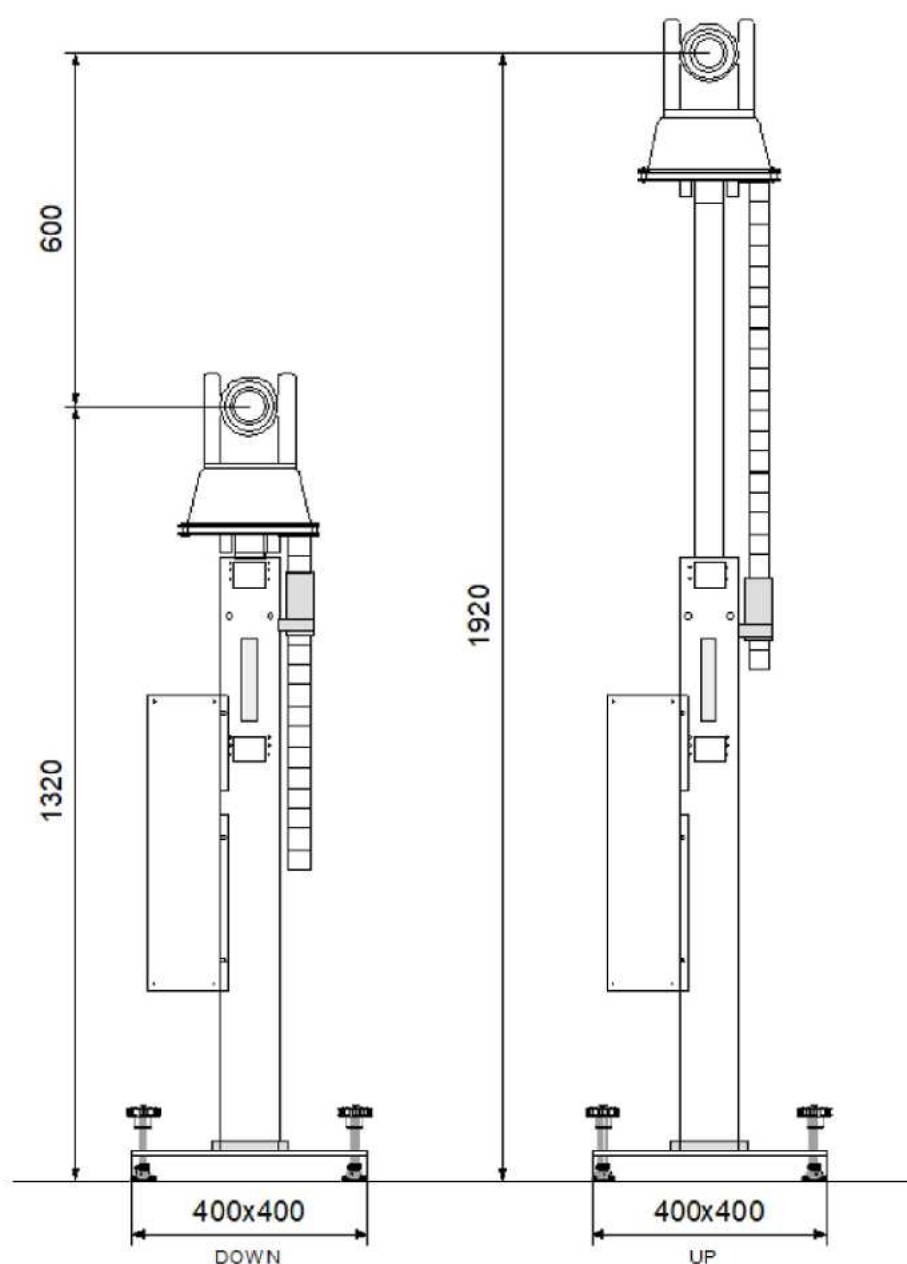

## Totem 60

Vertical telescopic column system for PTZ  
Build your cost effective studio with broadcast quality movements.

Weight: **35Kg**  
Column stroke: **600mm**  
Length: **400mm**  
Width: **400mm**  
Max height: **1920mm**  
Min height: **1320mm**  
Max speed: **10cm/s**  
Maximum power: **0,15Kw**  
P/S Input: **100-240Vac**  
Operating voltage: **24Vdc**  
Payload: **5Kg**