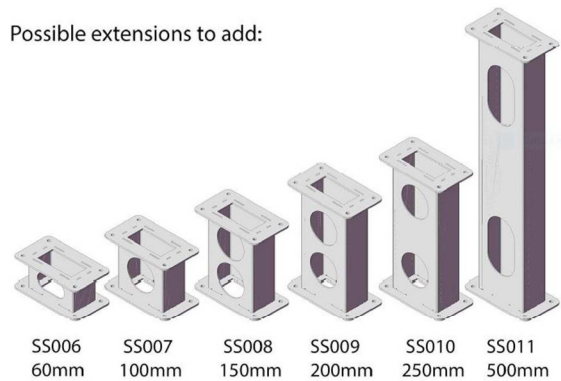

## Rotating support for PTZ:

- Totally agnostic and so compatible with all prompters as the quick release plate is used
- Programmable rotation
- Compatible with software "Tuning S" and with the best performing PTZ cameras
- Payload 50Kg

## Components:

- Prompter
- Prompter upgrade kit
- Quick release plate
- Pro/mot
- Starter Simplo Twin

Possible extensions to add:

Column weight: **45Kg**

Prompter weight: **~30Kg**

Column stroke: **650mm**

Length: **400mm**

Width: **400mm**

Max height: **1690mm**

Min height: **1040mm**

The height and weight of the prompter depend on the type used

TecnoPoint reserves the right to make technical and dimensional changes to the presented products without prior notice.