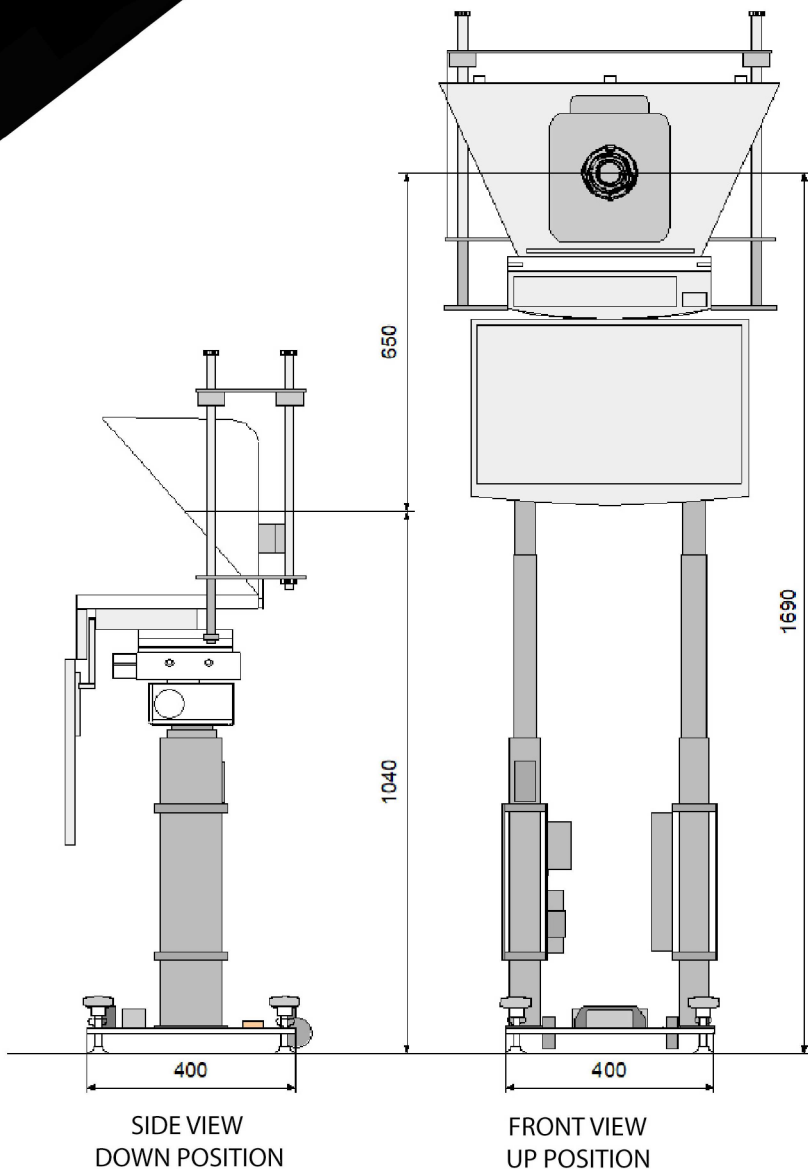

# STARTER SIMPLO TWIN WITH PROMPTER AND PRO/MOT

## Rotating support for PTZ:

- Totally agnostic and so compatible with all prompters as the quick release plate is used
- Programmable rotation
- Compatible with software "Tuning S" and with the best performing PTZ cameras
- Payload 50Kg

## Components:

- Prompter
- Prompter upgrade kit
- Quick release plate
- Pro/mot
- Starter Simplo Twin

Possible extensions to add:

Column weight: **45Kg**

Prompter weight: **~30Kg**

Column stroke: **650mm**

Length: **400mm**

Width: **400mm**

Max height: **1690mm**

Min height: **1040mm**

The height and weight of the prompter depend on the type used

TecnoPoint reserves the right to make technical and dimensional changes to the presented products without prior notice.